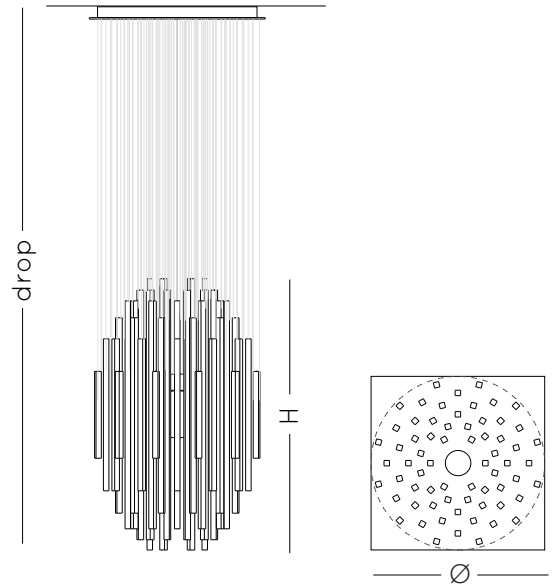

### Orée 16

Dimensions: Ø16" H: 25"

Drop: to specification, measurement required

Lamping: 1 x medium base 20W max. LED supplied

Weight: approx 20lb.

Prices: **OR16\_BWO** bleached white oak: \$3060 CAD

**OR16\_RA** red alder: \$3290 CAD

### Orée 24

Dimensions: Ø24" H: 39"

Drop: to specification, measurement required

Lamping: 1 x medium base 20W max., LED supplied

Weight: approx 35lb.

Prices: **OR24\_BWO** bleached white oak: \$3740 CAD

**OR24\_RA** red alder: \$4070 CAD

### Orée 20

Dimensions: Ø20" H: 25"

Drop: to specification, measurement required

Lamping: 1 x medium base 20W max., LED supplied

Weight: approx 50lb.

Prices: **OR20\_BWO** bleached white oak: \$3960 CAD

**OR20\_RA** red alder: \$4290 CAD

#### Orée Linear 18

Dimensions: L: 18" W: 18" H: 27"

Drop: to specification, measurement required

Lamping: 1 x medium base 20W max., LED supplied

Weight: approx 22lb.

Prices: **ORL18\_BWO** bleached white oak: \$3600 CAD