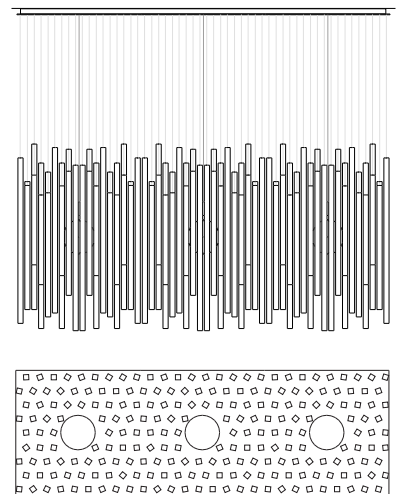

Typical lead time: 2-8 weeks

*prices reflect standard models, please contact us for enquiries regarding customisation.

www.propellor.ca 1247 Cartwright Street, Vancouver, BC 604 682 6665 studio@propellor.ca