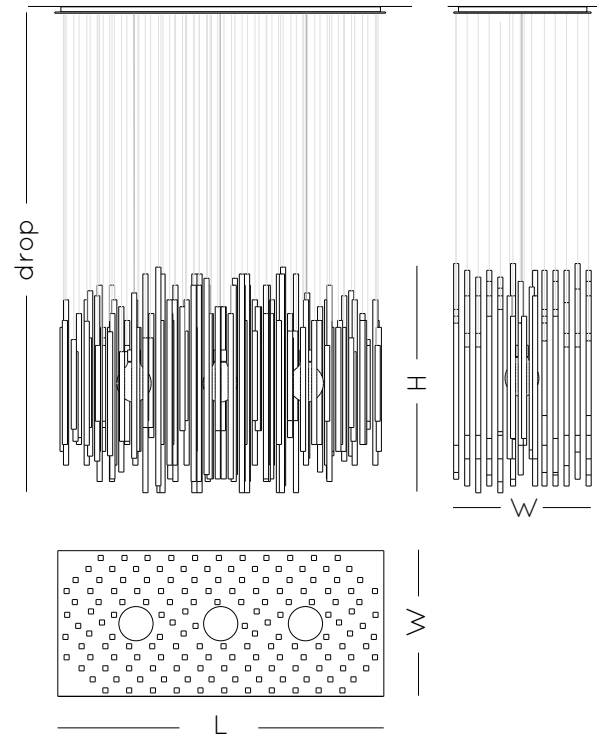

Orée 48x22

Dimensions: L: 48" W: 22" H: 34"

Drop: to specification, measurement required

Lamping: 3 x medium base 20W max., LED's supplied

Weight: approx 80lb.

Prices: **OR4822_BWO** bleached white oak: $7150 CAD

OR4822_RA red alder: $7425 CAD

OR4822_WO white oak: $7590 CAD

OR4822_W walnut: $8470 CAD

Typical lead time: 2-8 weeks

*prices reflect standard models, please contact us for enquiries regarding customisation.

www.propellor.ca 1247 Cartwright Street, Vancouver, BC 604 682 6665 studio@propellor.ca