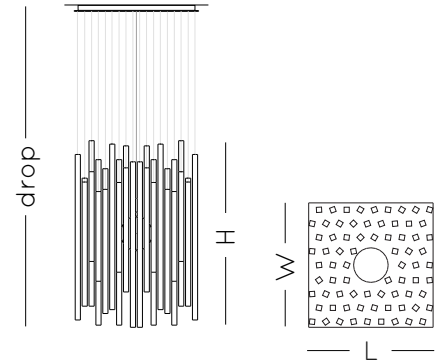

Orée Linear

A modular rectilinear version of the Orée Light in 18" increments

Orée Linear 18

Dimensions: L: 18" W: 18" H: 27"

Drop: to specification, measurement required

Lamping: 1 x medium base 20W max., LED supplied

Weight: approx 22lb.

Prices: **ORL18_BWO** bleached white oak: $3600 CAD

ORL18_RA red alder: $3850 CAD

ORL18_WO white oak: $3940 CAD

ORL18_W walnut: $4290 CAD