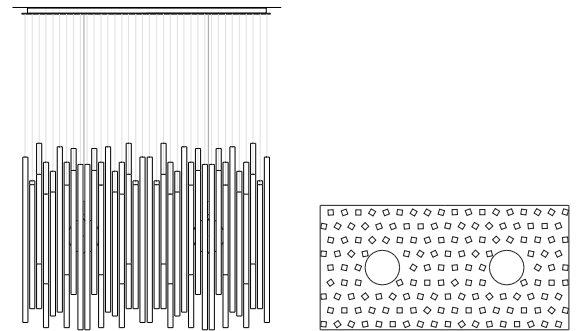

Orée Linear 36

Dimensions: L: 36" W: 18" H: 27"

Drop: to specification, measurement required

Lamping: 2 x medium base 20W max., LED supplied

Weight: approx 44lb.

Prices: **ORL36_BWO** bleached white oak: $6420 CAD

ORL36_RA red alder: $6900 CAD

ORL36_WO white oak: $7150 CAD

ORL36_W walnut: $7910 CAD

Orée Linear 54

Dimensions: L: 54" W: 18" H: 27"

Drop: to specification, measurement required

Lamping: 3 x medium base 20W max., LED supplied

Weight: approx 66lb.

Prices: **ORL54_BWO** bleached white oak: $8910 CAD

ORL54_RA red alder: $9570 CAD

ORL54_WO white oak: $9790 CAD

ORL54_W walnut: $10,890 CAD