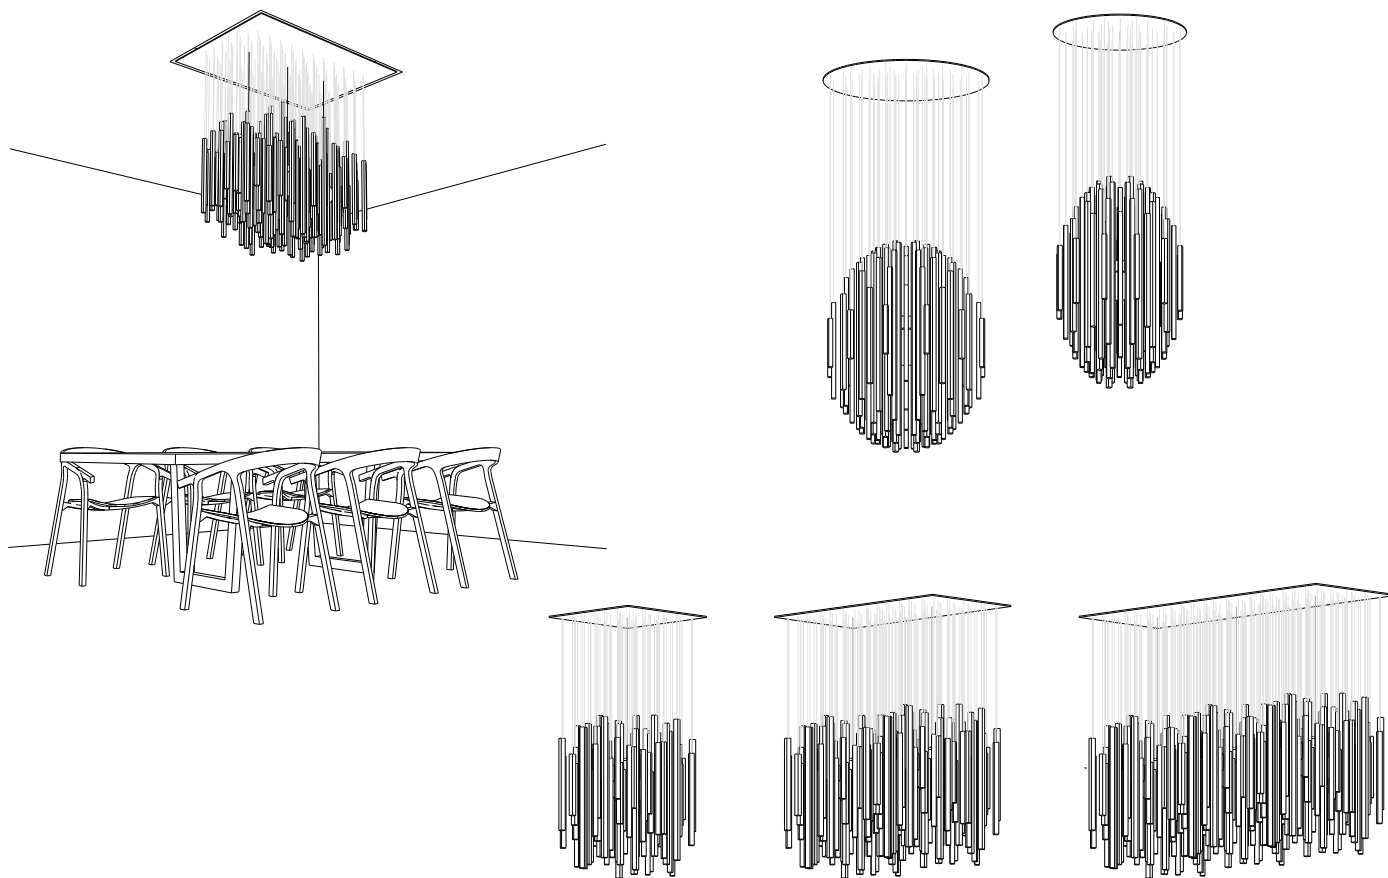

ORÉE CHANDELIER COLLECTION

Description:

Sculptural wood luminaire, ideal over tables, bars, stairways etc. The fixture shape, size and material are fully customisable. Hanging elements are suspended independently, allowing for subtle animation when exposed to moving air.

Details:

Hanging elements: alder, bleached white oak, white oak or walnut, custom available.

Canopy: white, silver, or black powder coated aluminum, custom colours available.

Suspension: plate on spacers direct to ceiling substrate.

Drop: to specification - measurement is required.

Environmental:

- low emitting materials (natural oil and wax finish)

- energy efficient LED lamps

Lamping:

Medium base 120V, 20W Max. 1-3 lamps depending on fixture size. Dimmable LED lamps supplied.

Regulatory Compliance:

All products are inspected and accepted by QAI Laboratories or CSA International prior to shipment.

Final acceptance of the approval mark is subject to the requirements of the local Authority Having Jurisdiction.