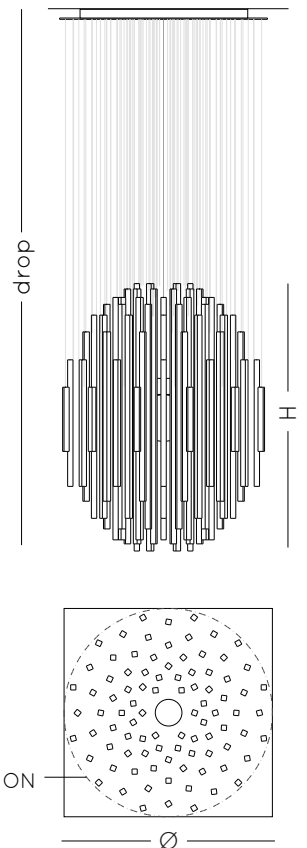

Typical lead time: 2-6 weeks

*prices reflect standard models, please contact us for enquiries regarding customisation.

www.propellor.ca 1247 Cartwright Street, Vancouver, BC 604 682 6665 studio@propellor.ca