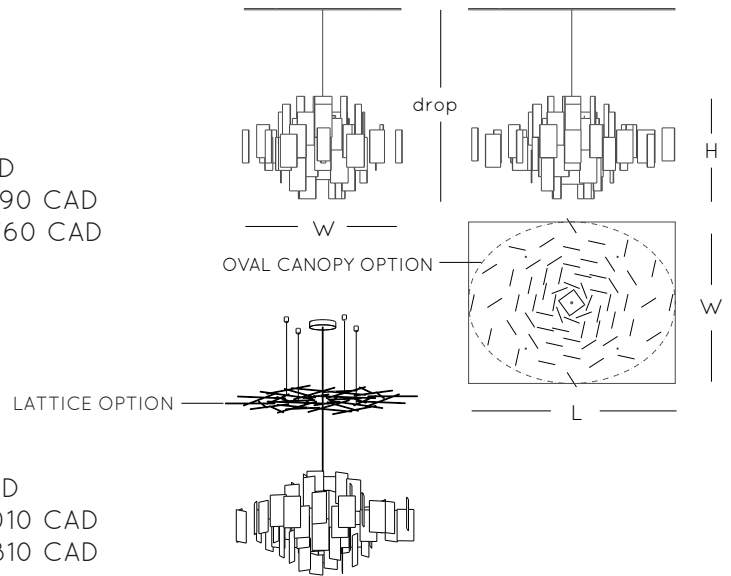

### CUMULUS 30 X 22

Dimensions: L: 30" W: 22" H: 14"

Drop: to specification

Lamping: 1 x medium base 20W max.

Weight: 18lb. - 8kg

Prices: **CU3022\_W** standard white: \$2990 CAD

**CU3022\_C** single custom colour: \$4390 CAD

### CUMULUS 40 X 30

Dimensions: L: 40" W: 30" H: 18"

Drop: to specification

Lamping: 1 x medium base 20W max.

Weight: 30lb. - 13kg

Prices: **CU4030\_W** standard white: \$3955 CAD

**CU4030\_C** single custom colour: \$5750 CAD

### CUMULUS 48 X 30

Dimensions: L: 48" W: 30" H: 20"

Drop: to specification

Lamping: 2 x medium base 20W max

Weight: 38lb. - 17.3kg

Prices: **CU4830\_W** standard white: \$5400 CAD

**CU4830\_C** single custom colour: \$7525 CAD