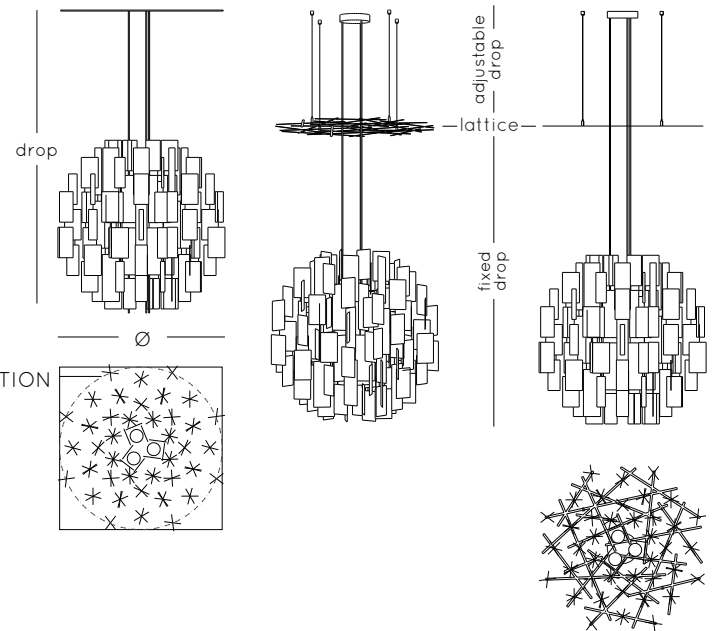

propellor

Standard Configurations

CUMULUS 36 Orb

Dimensions: 36"Ø

Drop: to specification

Lamping: 3x medium base 20W max.

Weight: 48lb. - 22kg

Prices: **CU360_W** standard white: $7390 CAD

CU360_C single custom colour: $9210 CAD

CU360L_W white with lattice: $7650 CAD

CU360L_C colour with lattice: $9460 CAD

CUMULUS 48 Orb

Dimensions: 48"Ø

Drop: to specification

Lamping: 3 x medium base 20W max.

Weight: 60lb. - 27kg

Prices: **CU480_W** standard white: $9950 CAD

CU480_C single custom colour: $13,540 CAD

CU480L_W white with lattice: $9960 CAD

CU480L_C colour with lattice: $13,580 CAD

Typical lead time: 2-6 Weeks

Custom...

The sky is the limit!

*prices reflect standard models, please contact us for enquiries regarding customisation.

www.propellor.ca 1247 Cartwright Street, Vancouver, BC 604 682 6665 studio@propellor.ca