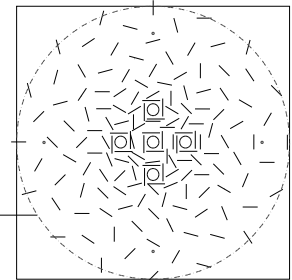

CUMULUS 60

Dimensions: Ø: 60" H: 26"

Drop: to specification

Lamping: 5 x medium base 20W max.

Weight: 110lb. - 50kg

Prices: **CU60_W** standard white: $9670 CAD

CU60_C single custom colour: $13,270 CAD

ROUND CANOPY OPTION