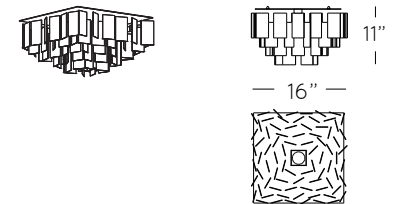

CUMULUS 16 X 16

Dimensions: L: 16" W: 16" H: 11"

Drop: 11.5" - canopy on spacers direct to ceiling substrate

Lamping: 1 x medium base 20W max.

Weight: 10lb. - 4.5kg

Prices: **CU1616_W** standard white: $2340 CAD

CU1616_C single custom colour: $3970 CAD