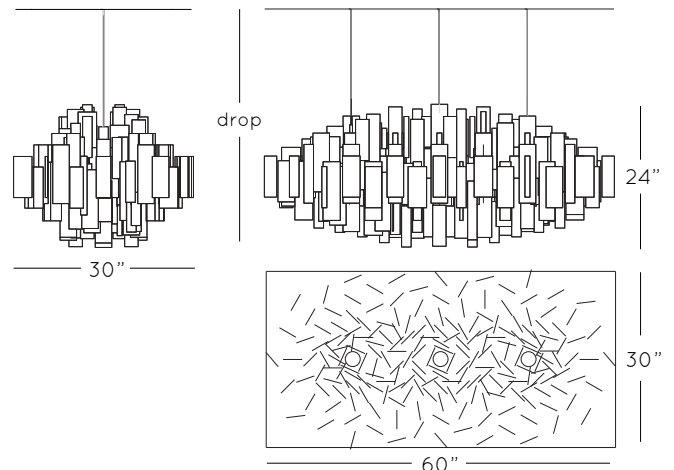

### CUMULUS 48 X 30

Dimensions: L: 48" W: 30" H: 20"

Drop: to specification

Lamping: 2 x medium base 20W max

Weight: 38lb. - 17.3kg

Prices: **CU4830\_W** standard white: \$5400 CAD

**CU4830\_C** single custom colour: \$7525 CAD

### CUMULUS 60 X 30

Dimensions: L: 60" W: 30" H: 24"

Drop: to specification

Lamping: 3 x medium base 20W max

Weight: 60lb. - 27kg

Prices: **CU6030\_W** standard white: \$9770 CAD

**CU6030\_C** single custom colour: \$13,390 CAD