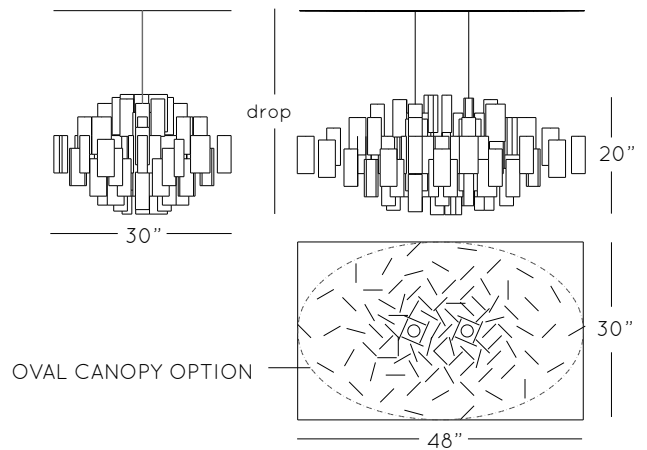

### CUMULUS 40 X 30

Dimensions: L: 40" W: 30" H: 18"

Drop: to specification

Lamping: 1 x medium base 20W max.

Weight: 30lb. - 13kg

Prices: **CU4030\_W** standard white: \$3955 CAD

**CU4030\_C** single custom colour: \$5750 CAD

### CUMULUS 48 X 30

Dimensions: L: 48" W: 30" H: 20"

Drop: to specification

Lamping: 2 x medium base 20W max

Weight: 38lb. - 17.3kg

Prices: **CU4830\_W** standard white: \$5400 CAD

**CU4830\_C** single custom colour: \$7525 CAD

### CUMULUS 60 X 30

Dimensions: L: 60" W: 30" H: 24"

Drop: to specification

Lamping: 3 x medium base 20W max

Weight: 60lb. - 27kg

Prices: **CU6030\_W** standard white: \$9770 CAD

**CU6030\_C** single custom colour: \$13,390 CAD