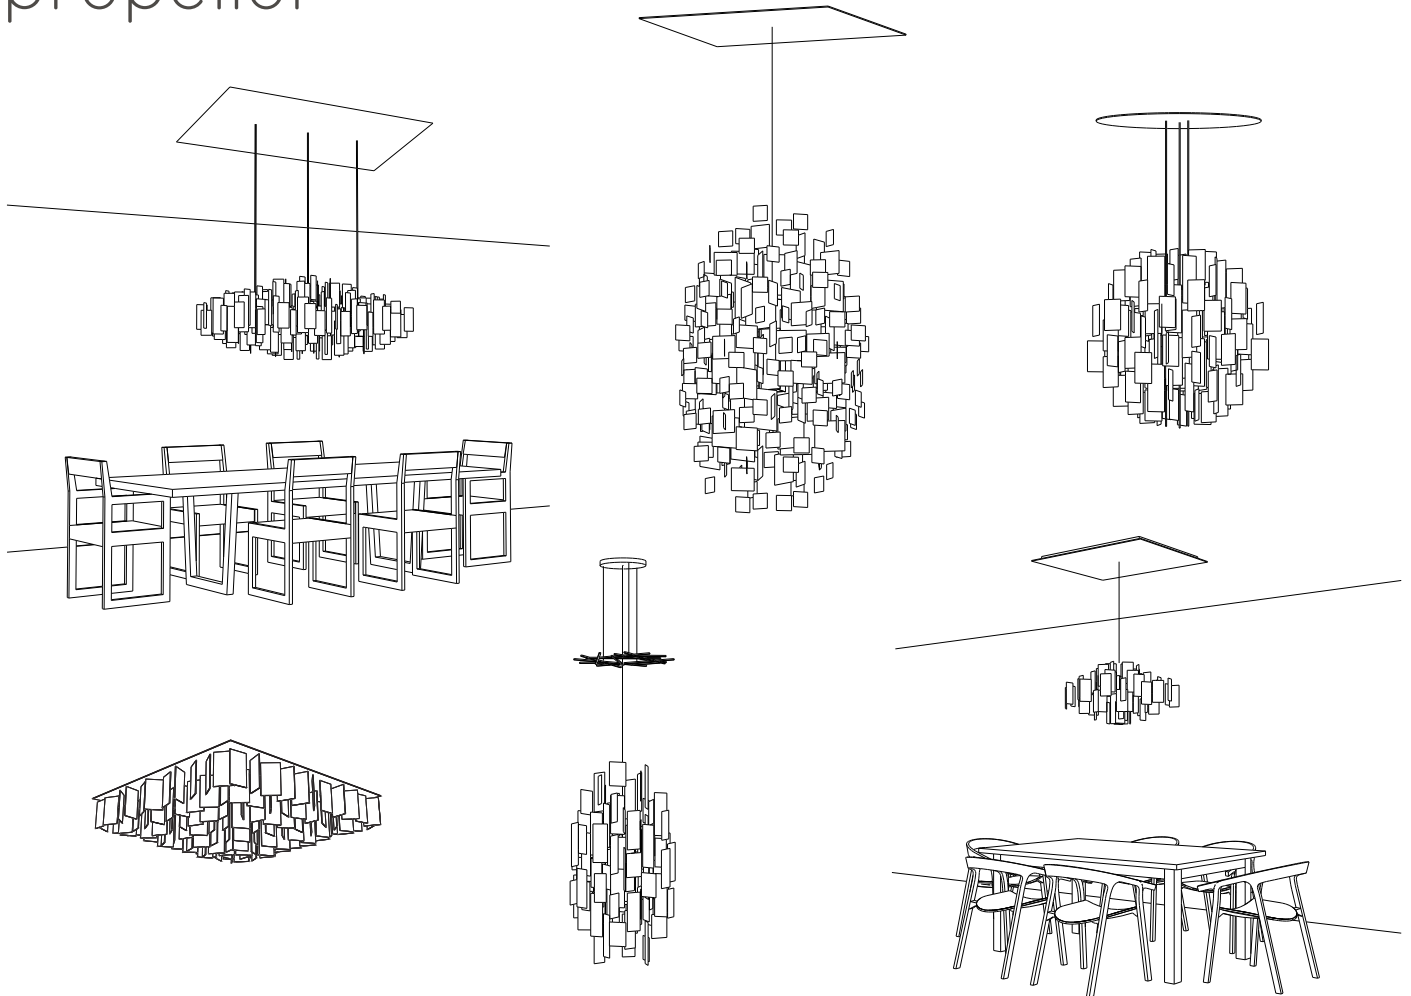

The Cumulus is composed of a multitude of translucent leaves, each suspended individually, allowing for subtle animation when exposed to moving air and giving the light a soft, organic and layered depth.

Ideal in a variety of locations; over dining tables, in living rooms, in lobbies or foyers and stairwells, there is a model in the Cumulus series to fit your space, and if not, we will design a custom piece tailored precisely to your project.

With the addition of an open lattice canopy, many of the Cumulus lights can be suspended below a skylight without blocking the incoming light. This open drop canopy also assists with suspending on vaulted or sloping ceilings. Cumulus shape, size, colour and material are fully customisable.