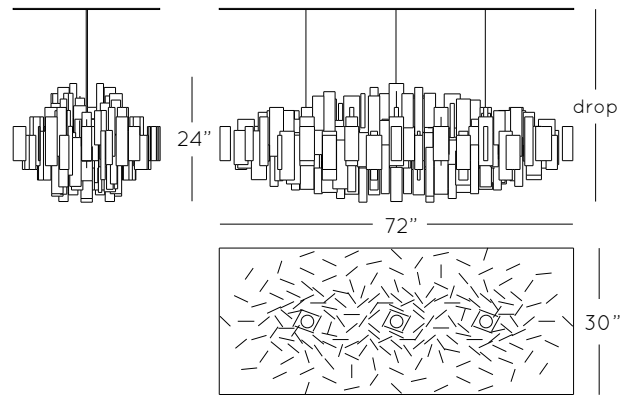

### CUMULUS 72 X 30

Dimensions: L: 72" W: 30" H: 24"

Drop: to specification

Lamping: 3 x medium base 20W max

Weight: 70lb. - 32kg

Prices: **CU7230\_W** standard white: \$9990 CAD

**CU7230\_C** single custom colour: \$13,860 CAD