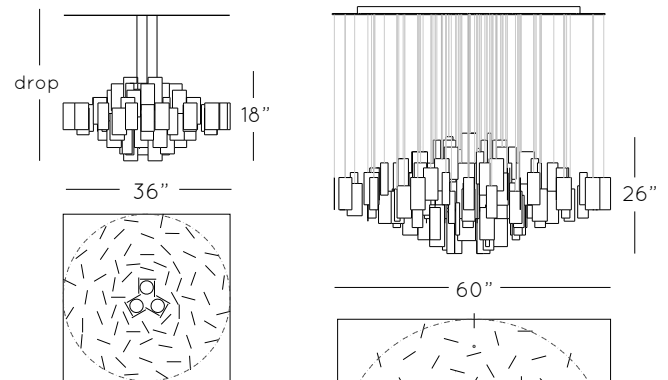

### CUMULUS 48 X 30

Dimensions: L: 48" W: 30" H: 20"

Drop: to specification

Lamping: 2 x medium base 20W max

Weight: 38lb. - 17.3kg

Prices: **CU4830\_W** standard white: \$5400 CAD

**CU4830\_C** single custom colour: \$7525 CAD

### CUMULUS 36

Dimensions: Ø: 36" H: 18"

Drop: to specification

Lamping: 3 x medium base 20W max.

Weight: 65lb. - 30kg

Prices: **CU36\_W** standard white: \$4750 CAD

**CU36\_C** single custom colour: \$6540 CAD

### CUMULUS 60

Dimensions: Ø: 60" H: 26"

Drop: to specification

Lamping: 5 x medium base 20W max.

Weight: 110lb. - 50kg

Prices: **CU60\_W** standard white: \$9670 CAD

**CU60\_C** single custom colour: \$13,270 CAD

### CUMULUS 16 X 16

Dimensions: L: 16" W: 16" H: 11"

Drop: 11.5" - canopy on spacers direct to ceiling substrate

Lamping: 1 x medium base 20W max.

Weight: 10lb. - 4.5kg

Prices: **CU1616\_W** standard white: \$2340 CAD