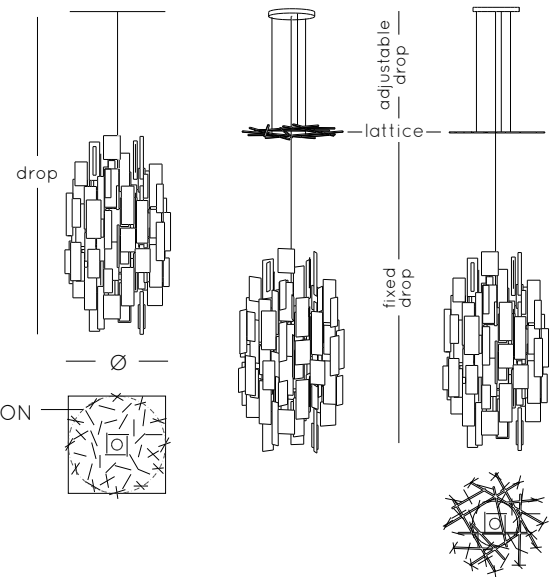

propellor

Standard Configurations

CUMULUS 18

Dimensions: Ø: 18" H: 34"

Drop: to specification

Lamping: 1 x medium base 20W max.

Weight: 15lb. - 7kg

Prices: **CU18_W** standard white, solid canopy: $3140 CAD

CU18_C single custom colour: $4930 CAD

CU18L_W white with lattice canopy: $3150 CAD

CU18L_C colour with lattice canopy: $4940 CAD

CUMULUS 24

Dimensions: Ø: 24" H: 46"

Drop: to specification

Lamping: 1 x medium base 20W max.

Weight: 20lb. - 9.1kg

Prices: **CU24_W** standard white: $4510 CAD

CU24_C single custom colour: $6170 CAD

CU24L_W white with lattice canopy: $4985 CAD

CU24L_C colour with lattice canopy: $6790 CAD

CUMULUS 40 X 60

Dimensions: Ø: 40" H: 60"

Drop: to specification

Lamping: 1 x medium base 20W max.

Weight: 40lb. - 18kg

Prices: **CU4060_W** standard white, solid canopy: $8550 CAD

CU4060_C single custom colour: $12,410 CAD

Typical lead time: 2-6 Weeks