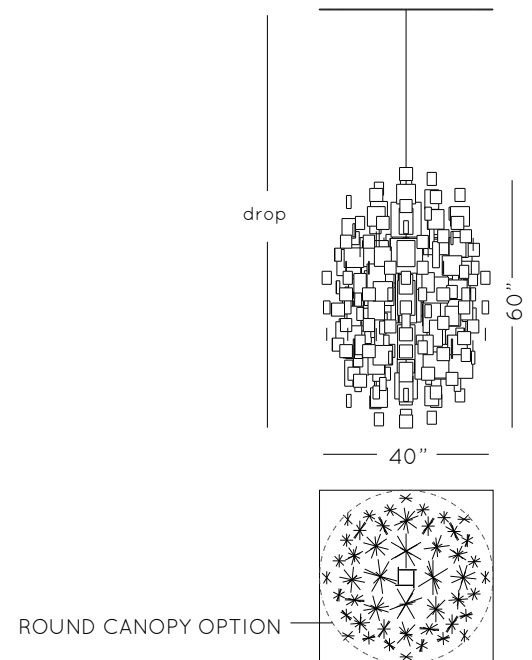

*prices reflect standard models, please contact us for enquiries regarding customisation.

www.propellor.ca 1247 Cartwright Street, Vancouver, BC 604 682 6665 studio@propellor.ca