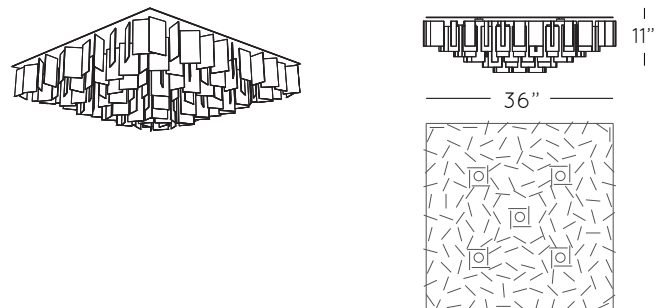

### CUMULUS 16 X 16

Dimensions: L: 16" W: 16" H: 11"

Drop: 11.5" - canopy on spacers direct to ceiling substrate

Lamping: 1 x medium base 20W max.

Weight: 10lb. - 4.5kg

Prices: **CU1616\_W** standard white: \$2340 CAD

### CUMULUS 36 X 36

Dimensions: L: 36" W: 36" H: 11"

Drop: 12.25"

Lamping: 5 x medium base 20W max.

Weight: 40lb. - 18kg

Prices: **CU3636\_W** standard white: \$6840 CAD

**CU3636\_C** single custom colour: \$8680 CAD